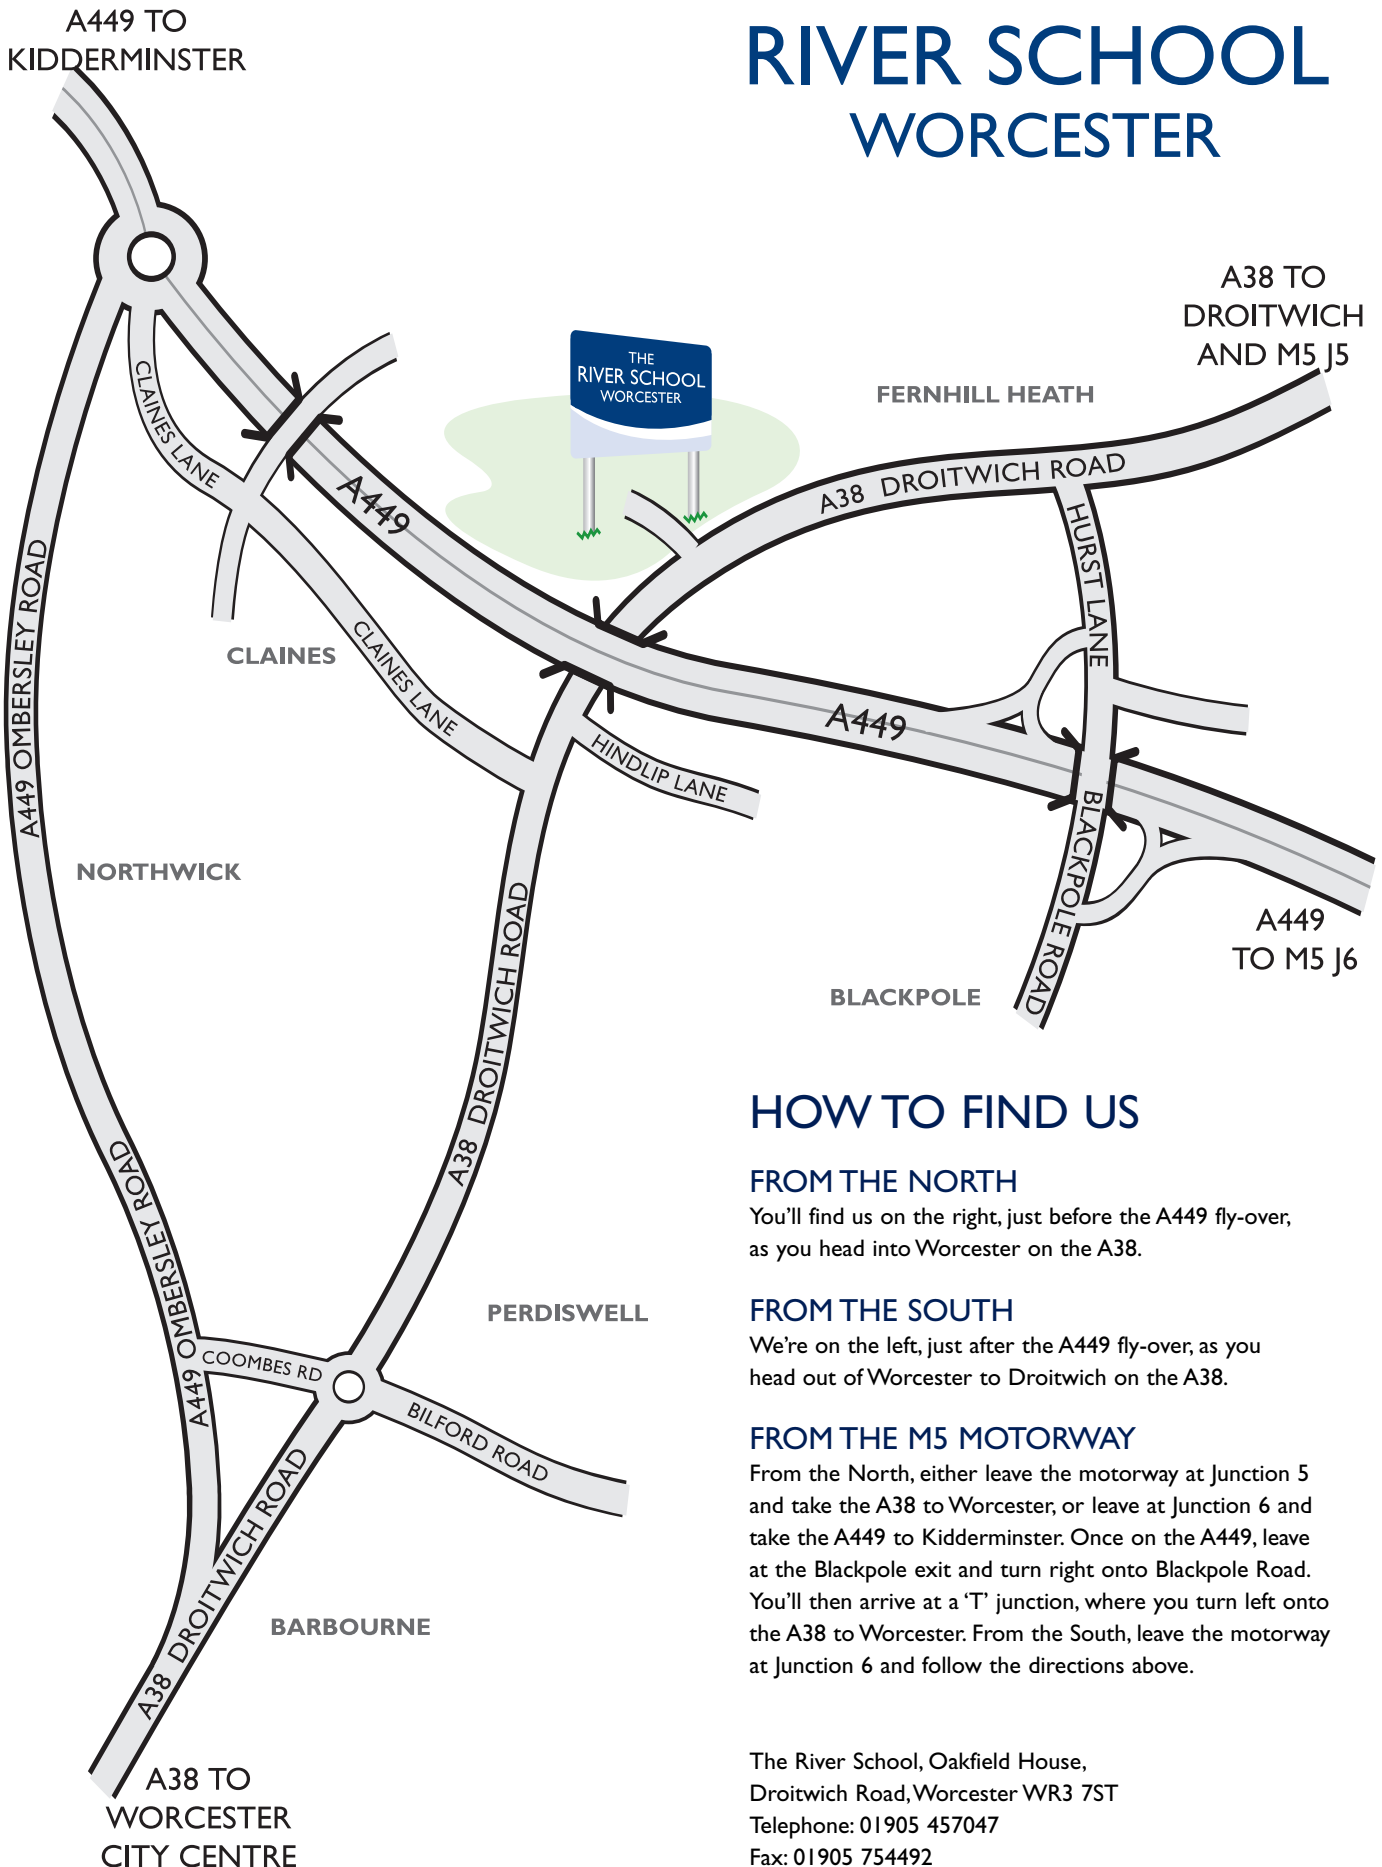

THE RIVER SCHOOL WORCESTER

HOW TO FIND US

FROM THE NORTH

You'll find us on the right, just before the A449 fly-over, as you head into Worcester on the A38.

FROM THE SOUTH

We're on the left, just after the A449 fly-over, as you head out of Worcester to Droitwich on the A38.

FROM THE M5 MOTORWAY

From the North, either leave the motorway at Junction 5 and take the A38 to Worcester, or leave at Junction 6 and take the A449 to Kidderminster. Once on the A449, leave at the Blackpole exit and turn right onto Blackpole Road. You'll then arrive at a 'T' junction, where you turn left onto the A38 to Worcester. From the South, leave the motorway at Junction 6 and follow the directions above.